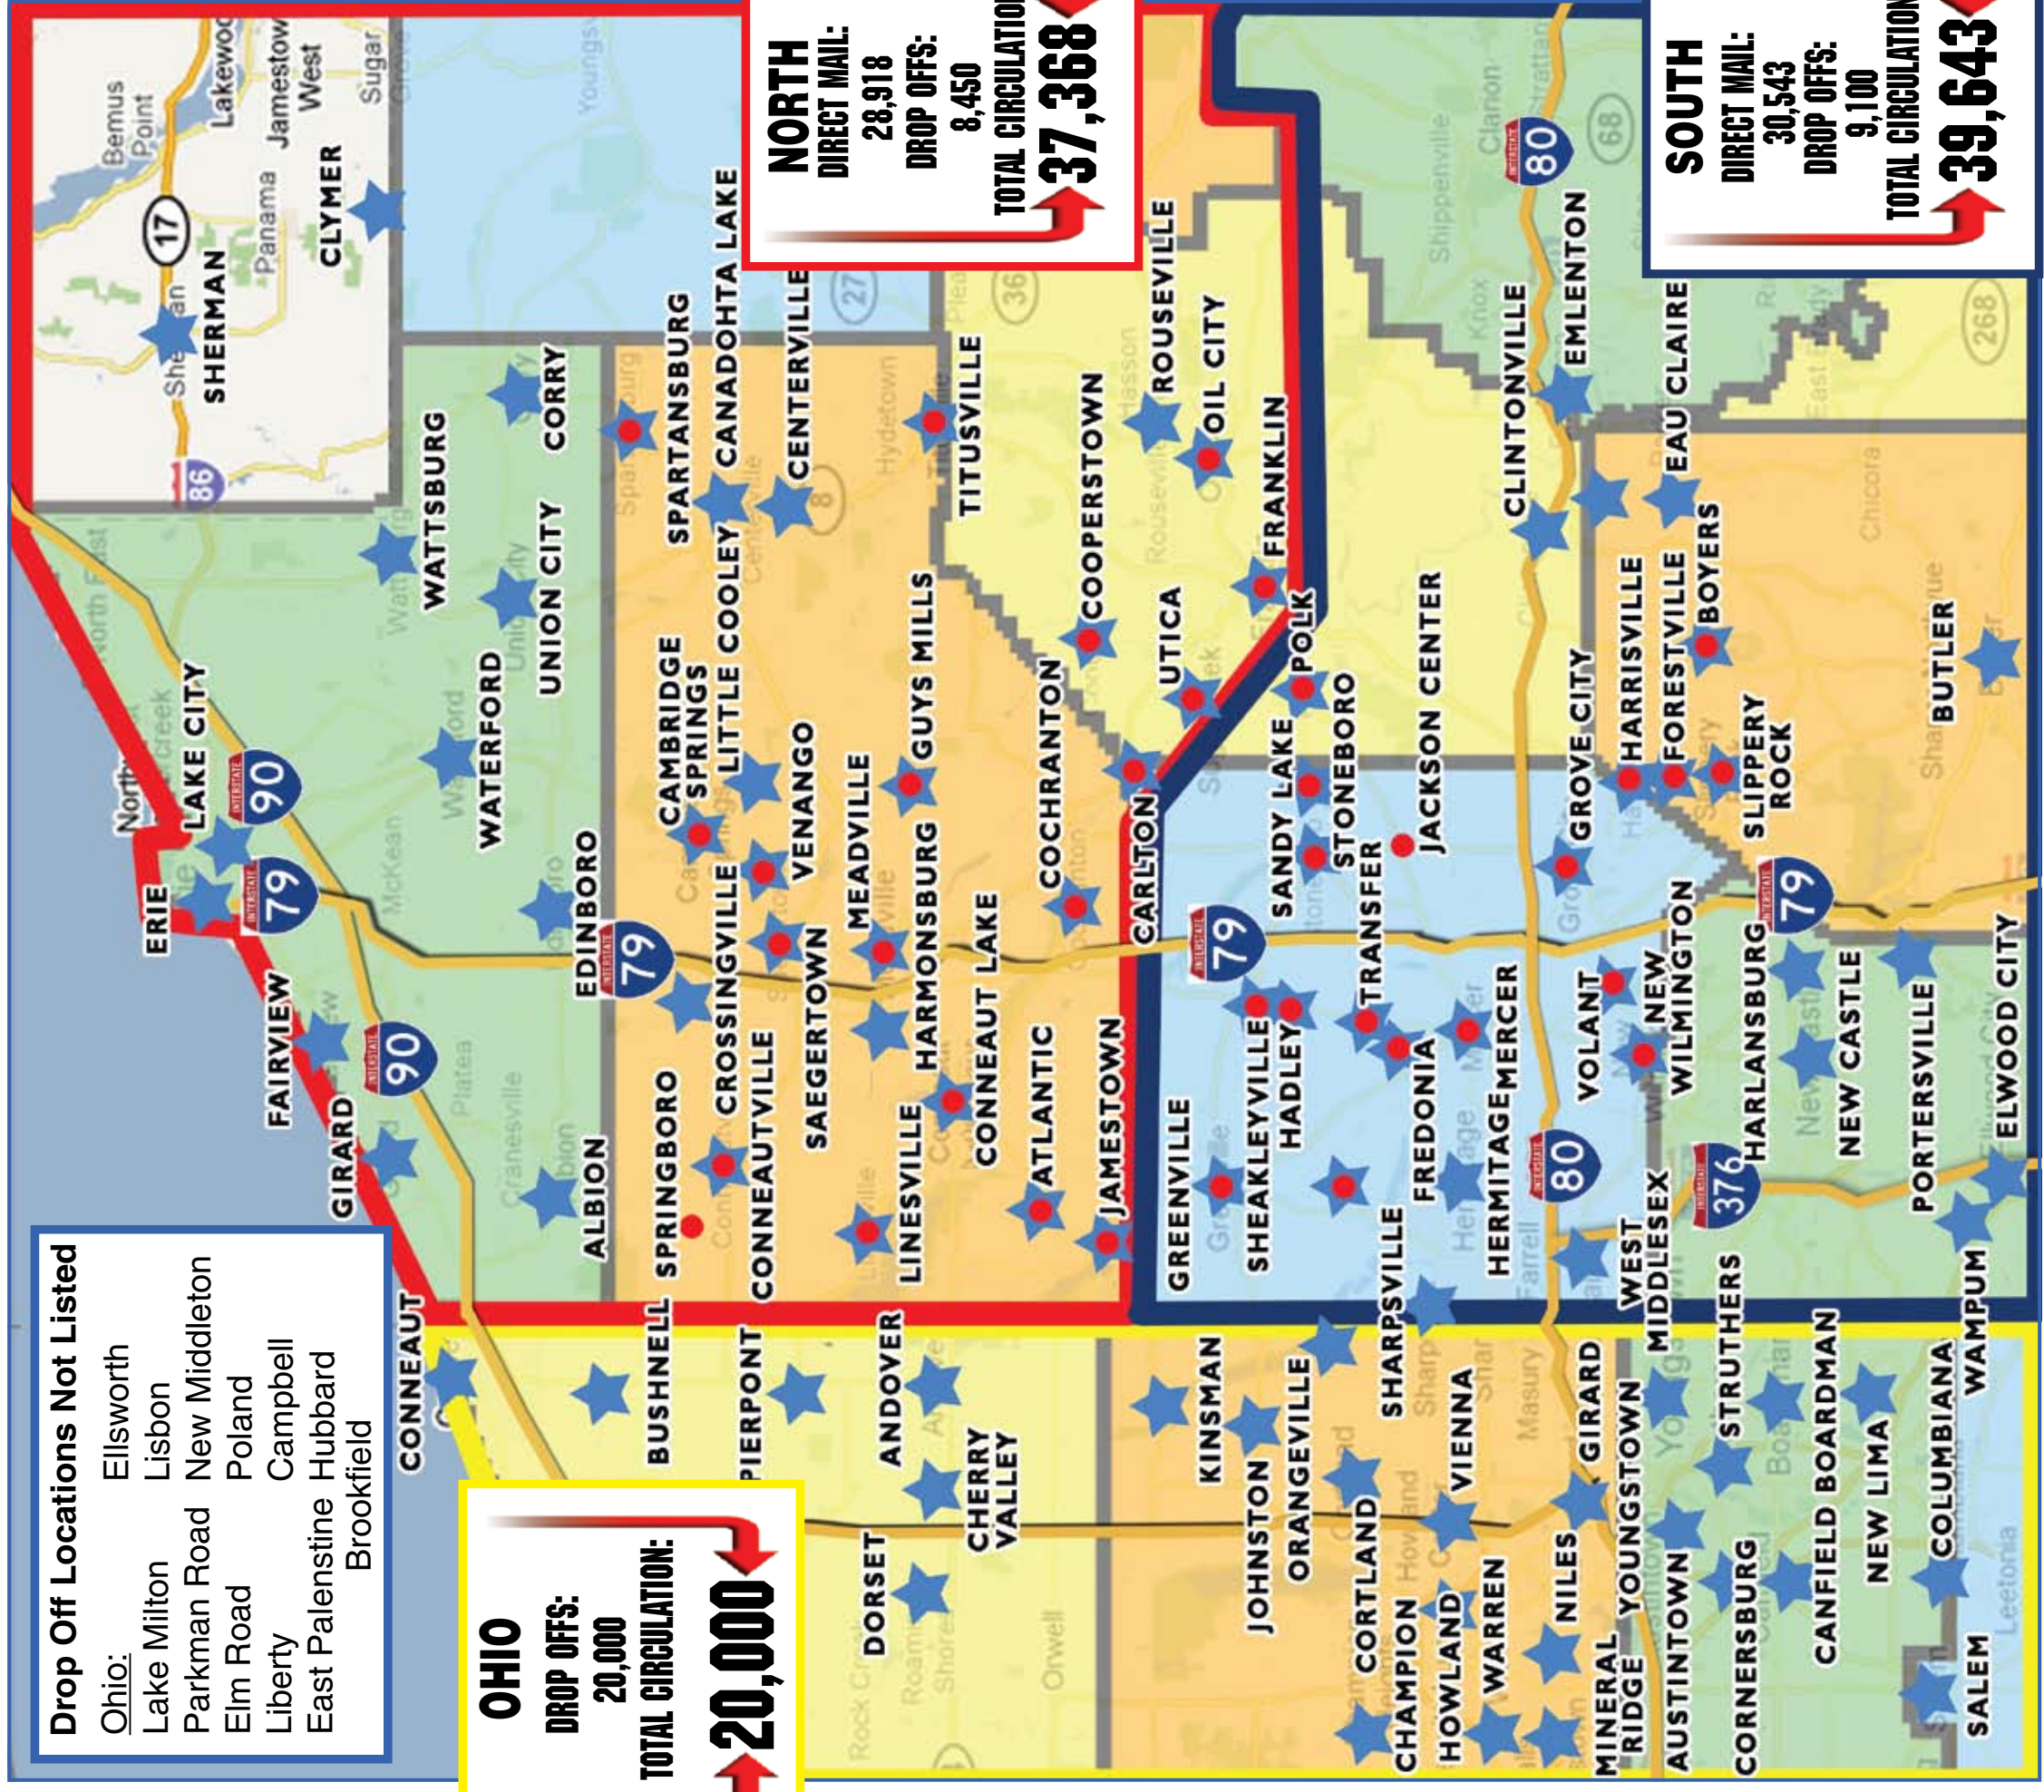

LON WILSON
814.425.7272 CELL: 814.720.6314
lwilson@theareashopper.com

THE POWER OF THE AREA SHOPPER

Drop Off Locations Not Listed

Ohio:
 Ellsworth
 Lake Milton
 Lisbon
 Parkman Road
 New Middleton
 Elm Road
 Poland
 Liberty
 Campbell
 East Palenstine
 Hubbard
 Brookfield

OHIO

DROP OFFS:
 20,000
TOTAL CIRCULATION:
20,000

NORTH
DIRECT MAIL:
 28,918
DROP OFFS:
 8,450
TOTAL CIRCULATION:
37,368

SOUTH
DIRECT MAIL:
 30,543
DROP OFFS:
 9,100
TOTAL CIRCULATION:
39,643

TARGET YOUR AREA!

NORTH:
 CRAWFORD
 VENANGO
 ERIE

SOUTH:
 MERCER
 BUTLER
 WARREN

OHIO:
 ASHTABULA
 TRUMBULL
 MAHONING

MAIL & DROP OFF
 MAIL
 DROP OFF

FACTS:

- Deadline is every Wednesday at Noon
- Less than 2% return on our drop offs
- The Oldest Shopper in Northwest PA since 1955
- No long term contracts required