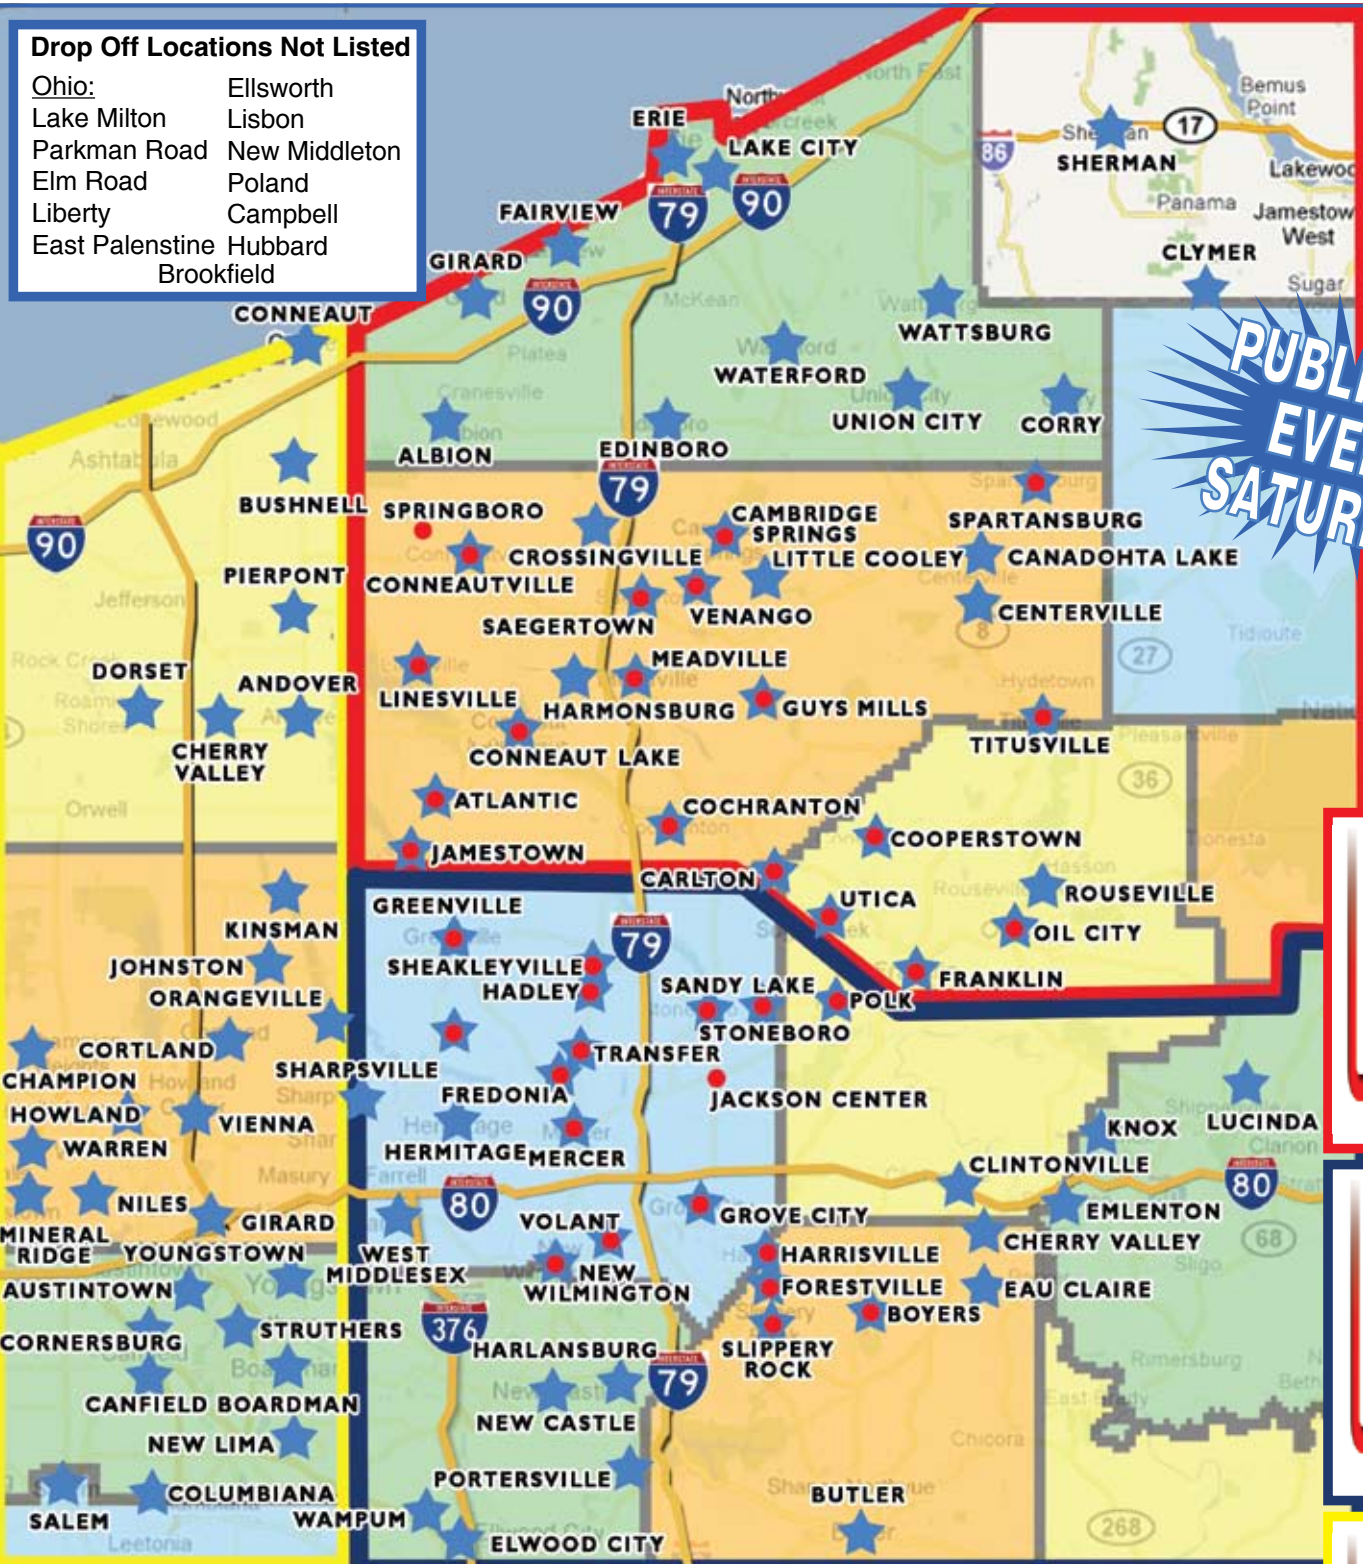

AREA SHOPPER

Drop Off Locations Not Listed

Ohio: Ellsworth
 Lake Milton Lisbon
 Parkman Road New Middleton
 Elm Road Poland
 Liberty Campbell
 East Palenstine Hubbard
 Brookfield

PUBLISHES EVERY SATURDAY

- ★ MAIL & DROP OFF
- MAIL
- ★ DROP OFF

NORTH
 DIRECT MAIL: 29,869
 DROP OFFS: 10,550
TOTAL CIRCULATION: 40,419

SOUTH
 DIRECT MAIL: 32,291
 DROP OFFS: 9,100
TOTAL CIRCULATION: 41,391

OHIO
 DROP OFFS: 24,000
TOTAL CIRCULATION: 24,000